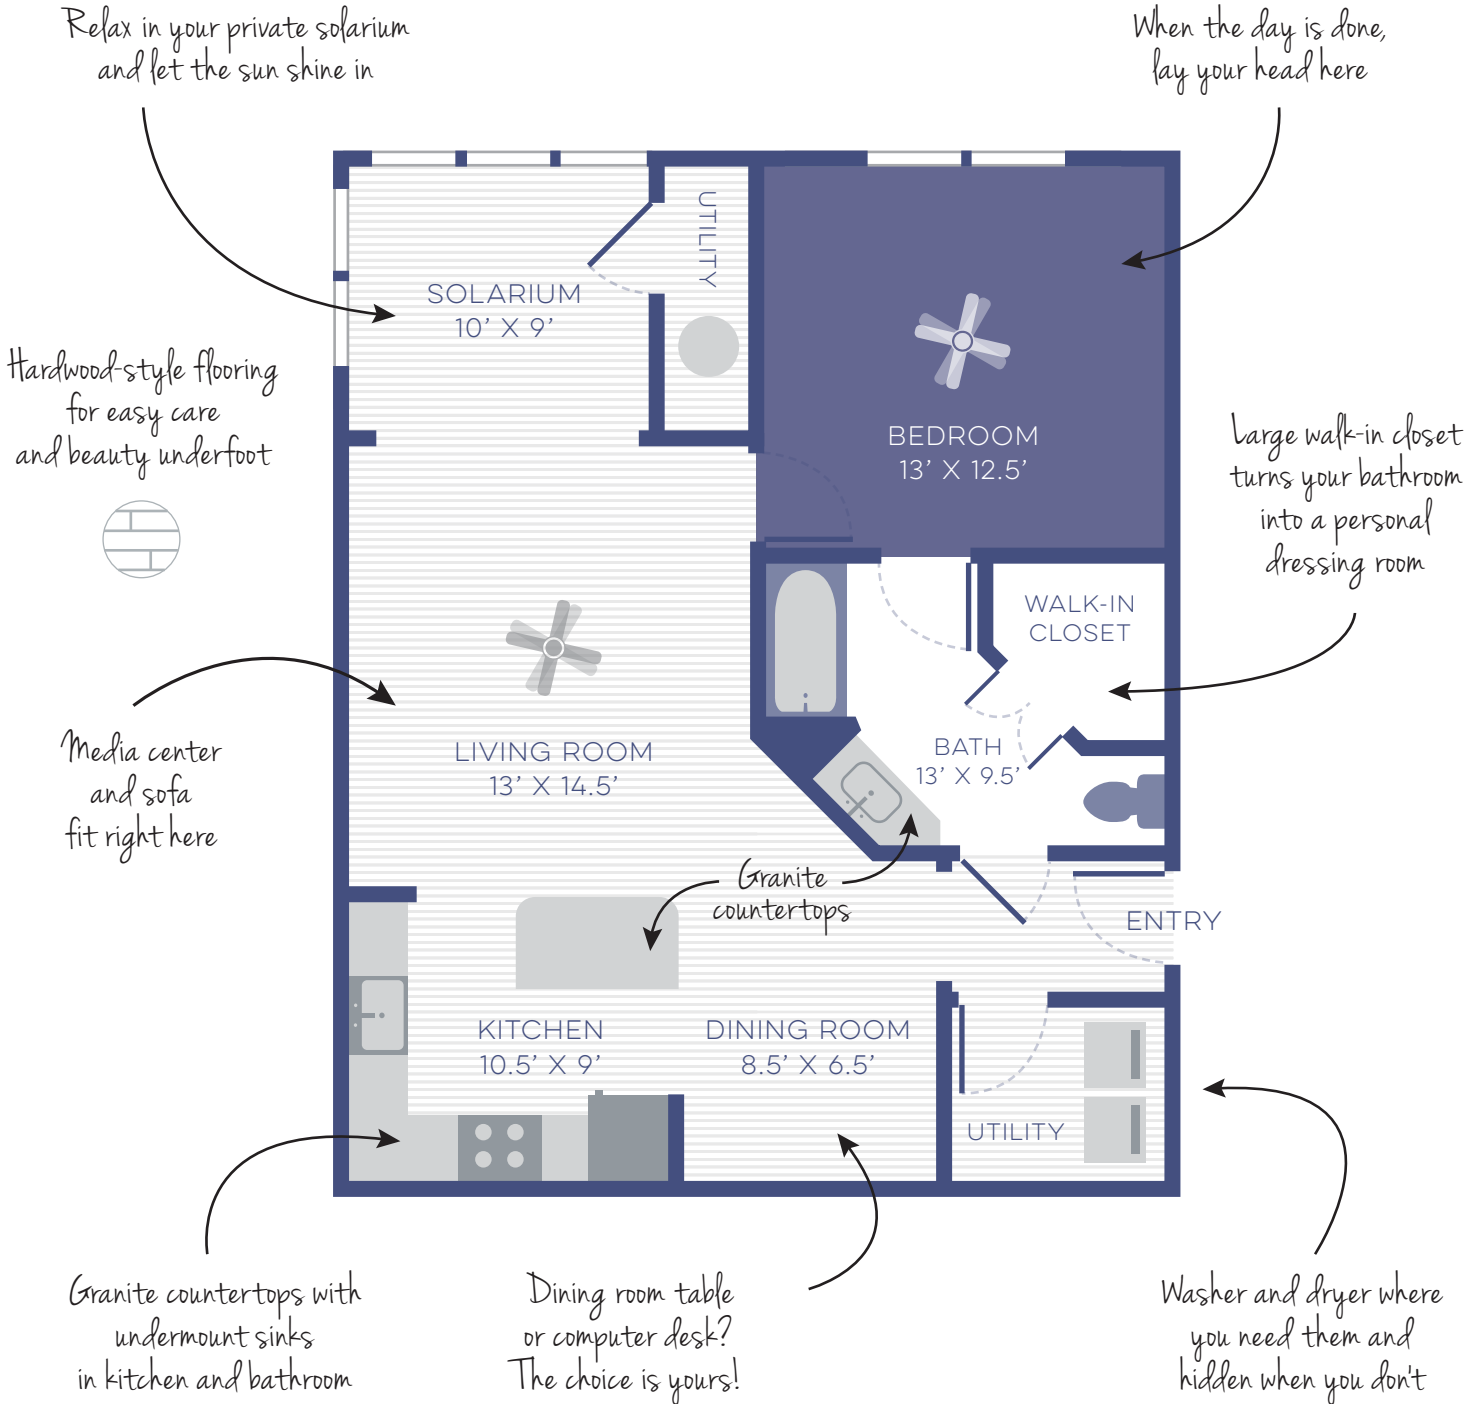

MILLENNIUM APARTMENTS

EPOCH

1 BED / 1 BATH / 866 SQ FT

WWW.MILLENNIUMFTMYERS.COM

Floor plans and terms are subject to change. Square footage is approximate. All renderings, maps, landscaping, elevations and plans are artist conceptions and are not to scale. The developer/builder reserves the right in its sole discretion to make modifications to maps, plans, renderings, specifications, materials, features or colors without notice. Plans, prices, descriptions and amenities are subject to change without notice.