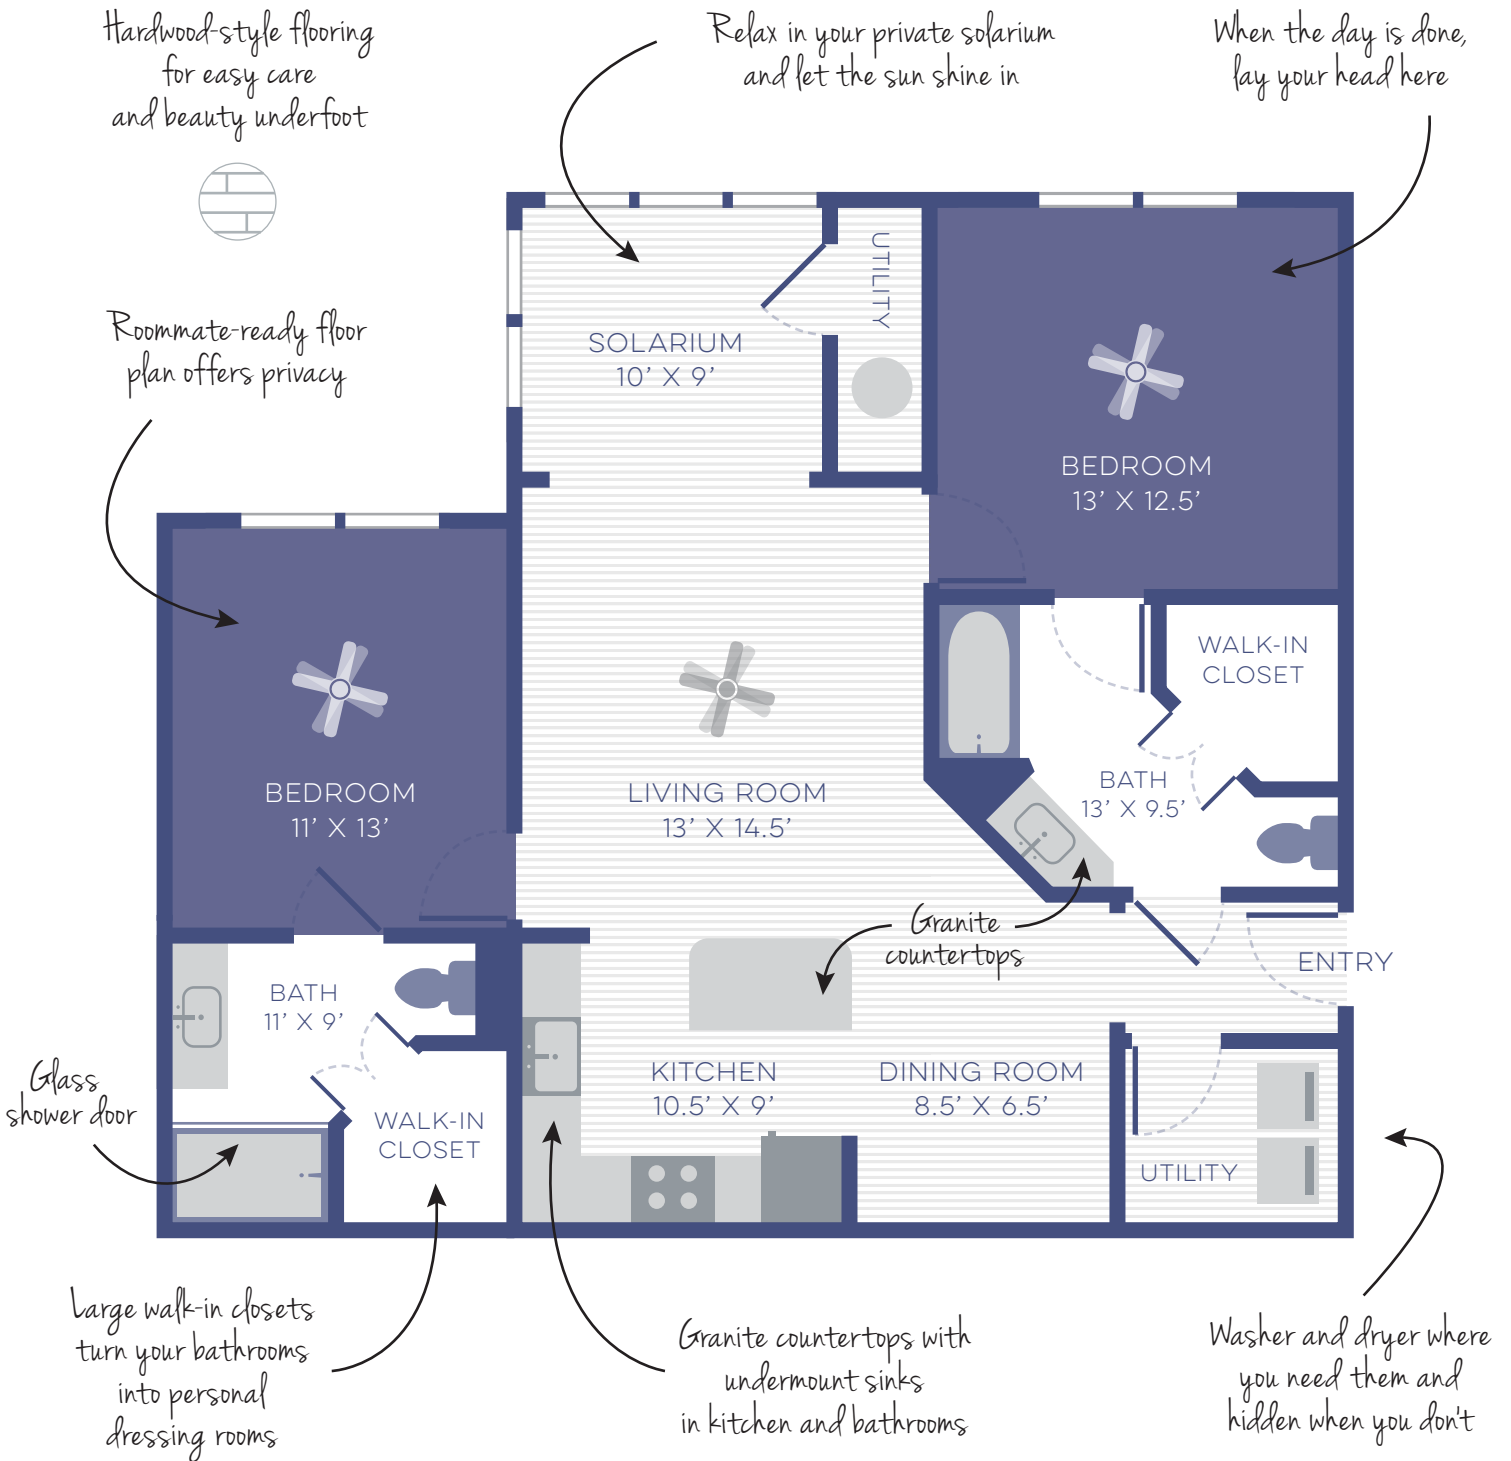

MILLENNIUM APARTMENTS

GENERATION

2 BED / 2 BATH / 1115 SQ FT

WWW.MILLENNIUMFTMYERS.COM

Floor plans and terms are subject to change. Square footage is approximate. All renderings, maps, landscaping, elevations and plans are artist conceptions and are not to scale. The developer/builder reserves the right in its sole discretion to make modifications to maps, plans, renderings, specifications, materials, features or colors without notice. Plans, prices, descriptions and amenities are subject to change without notice.