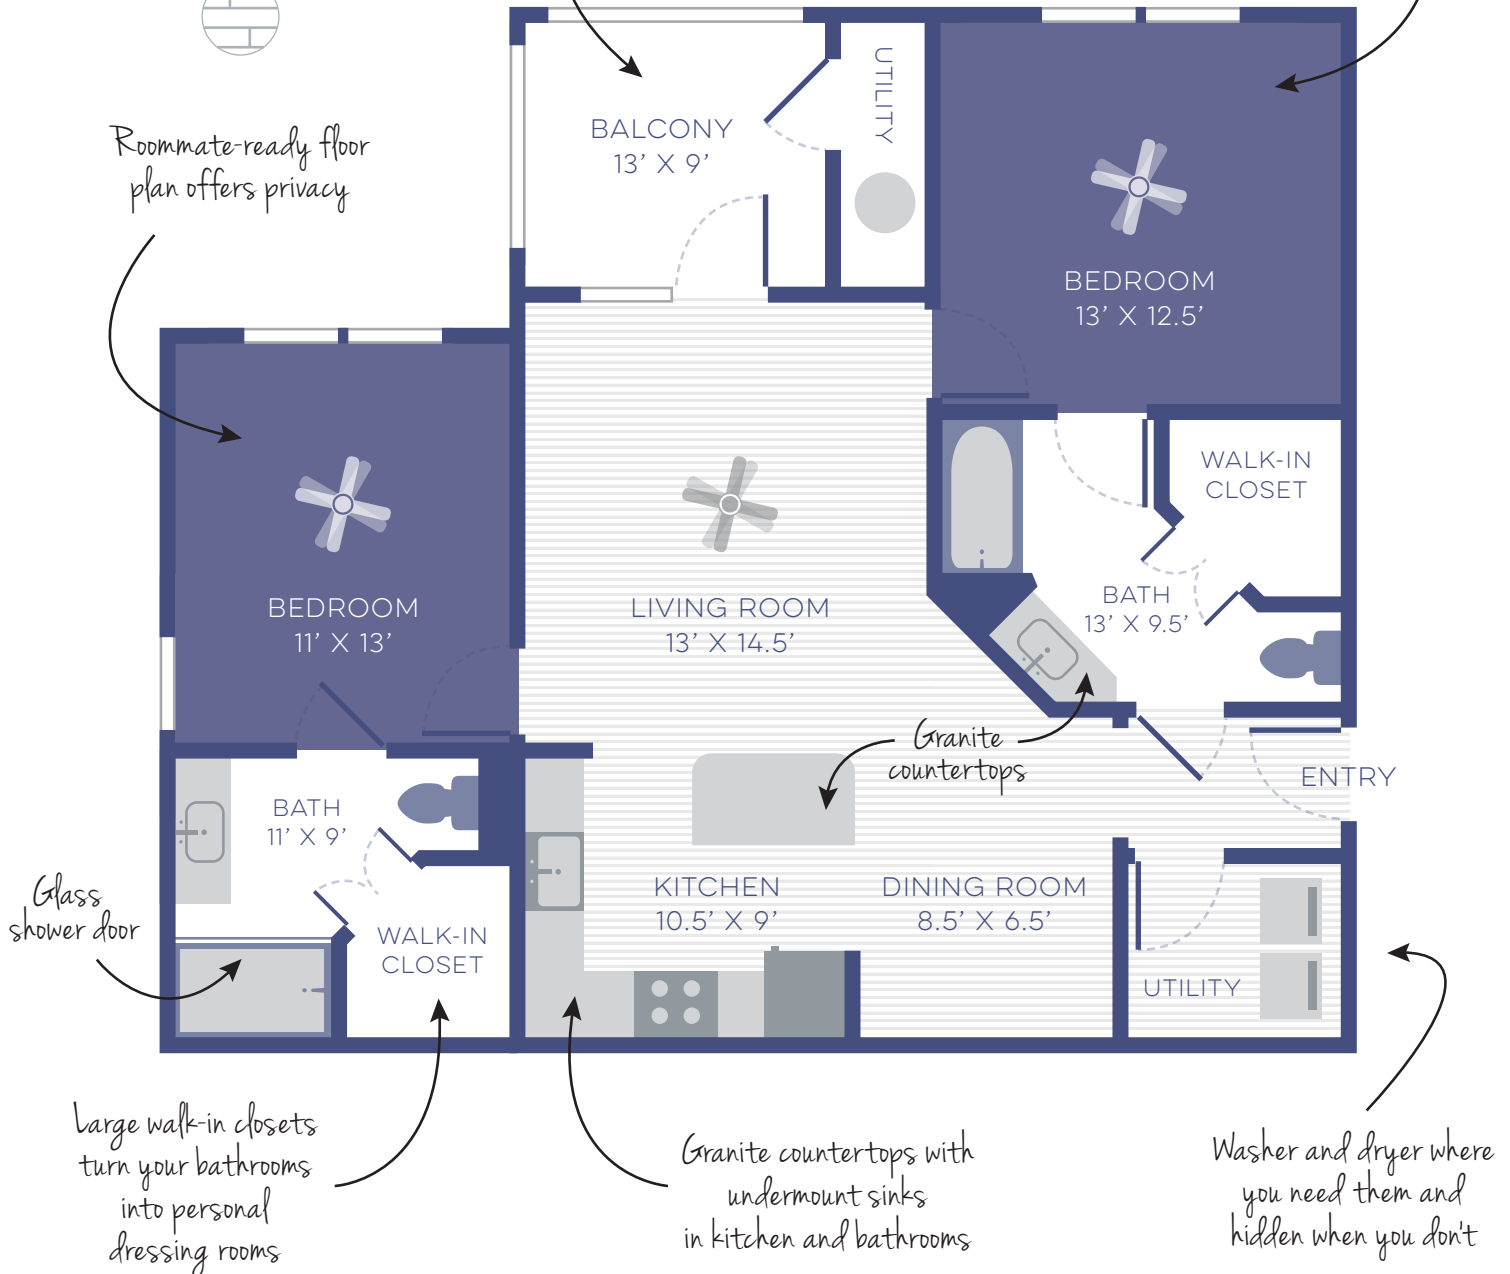

MILLENNIUM APARTMENTS

FUTURE

2 BED / 2 BATH / 1024 SQ FT

Hardwood-style flooring for easy care and beauty underfoot

Relax on your private balcony and enjoy the fresh air

When the day is done, lay your head here

Roommate-ready floor plan offers privacy

WWW.MILLENNIUMFTMYERS.COM

Floor plans and terms are subject to change. Square footage is approximate. All renderings, maps, landscaping, elevations and plans are artist conceptions and are not to scale. The developer/builder reserves the right in its sole discretion to make modifications to maps, plans, renderings, specifications, materials, features or colors without notice. Plans, prices, descriptions and amenities are subject to change without notice.